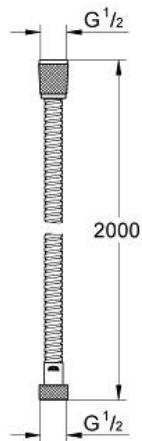

RELEXAFLEX  
79" Metal Hose  
MODEL # 28140000

Pure Freude  
an Wasser

GROHE

**Product Description:**

**RELEXAFLEX**  
79" Metal Hose

**Standard Specification:**

- 79"
- Metal
- Tensile strength 500 N
- Pressure resistance up to 5 bar
- Heat resistance 160°F
- AntiFold bend proof
- Universal connection G 1/2" x 1/2"
- **GROHE StarLight** chrome finish

**Color:**

□ 28140000 StarLight Chrome